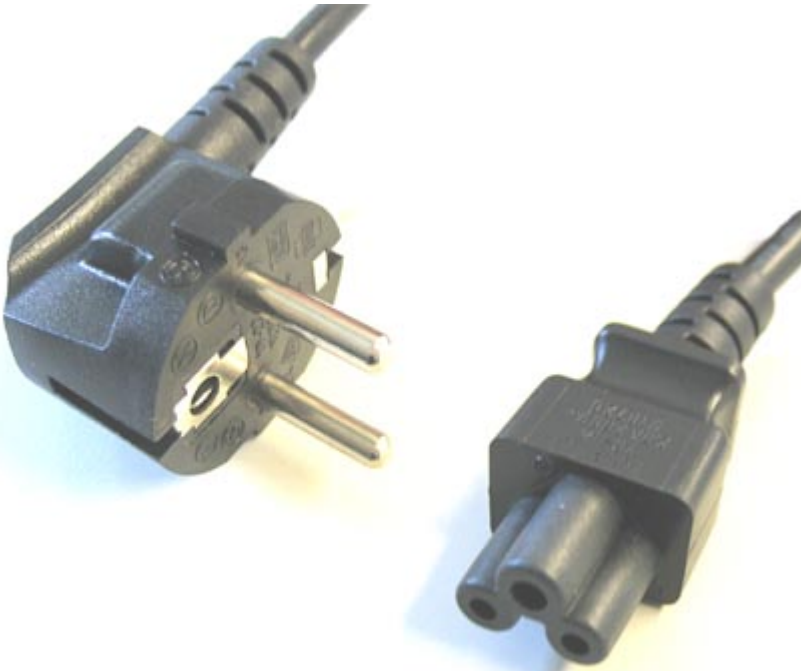

2.98 EUR
incl. 19% VAT, plus [shipping](#)

Cold devices power cord (Cloverleaf) 1.4m